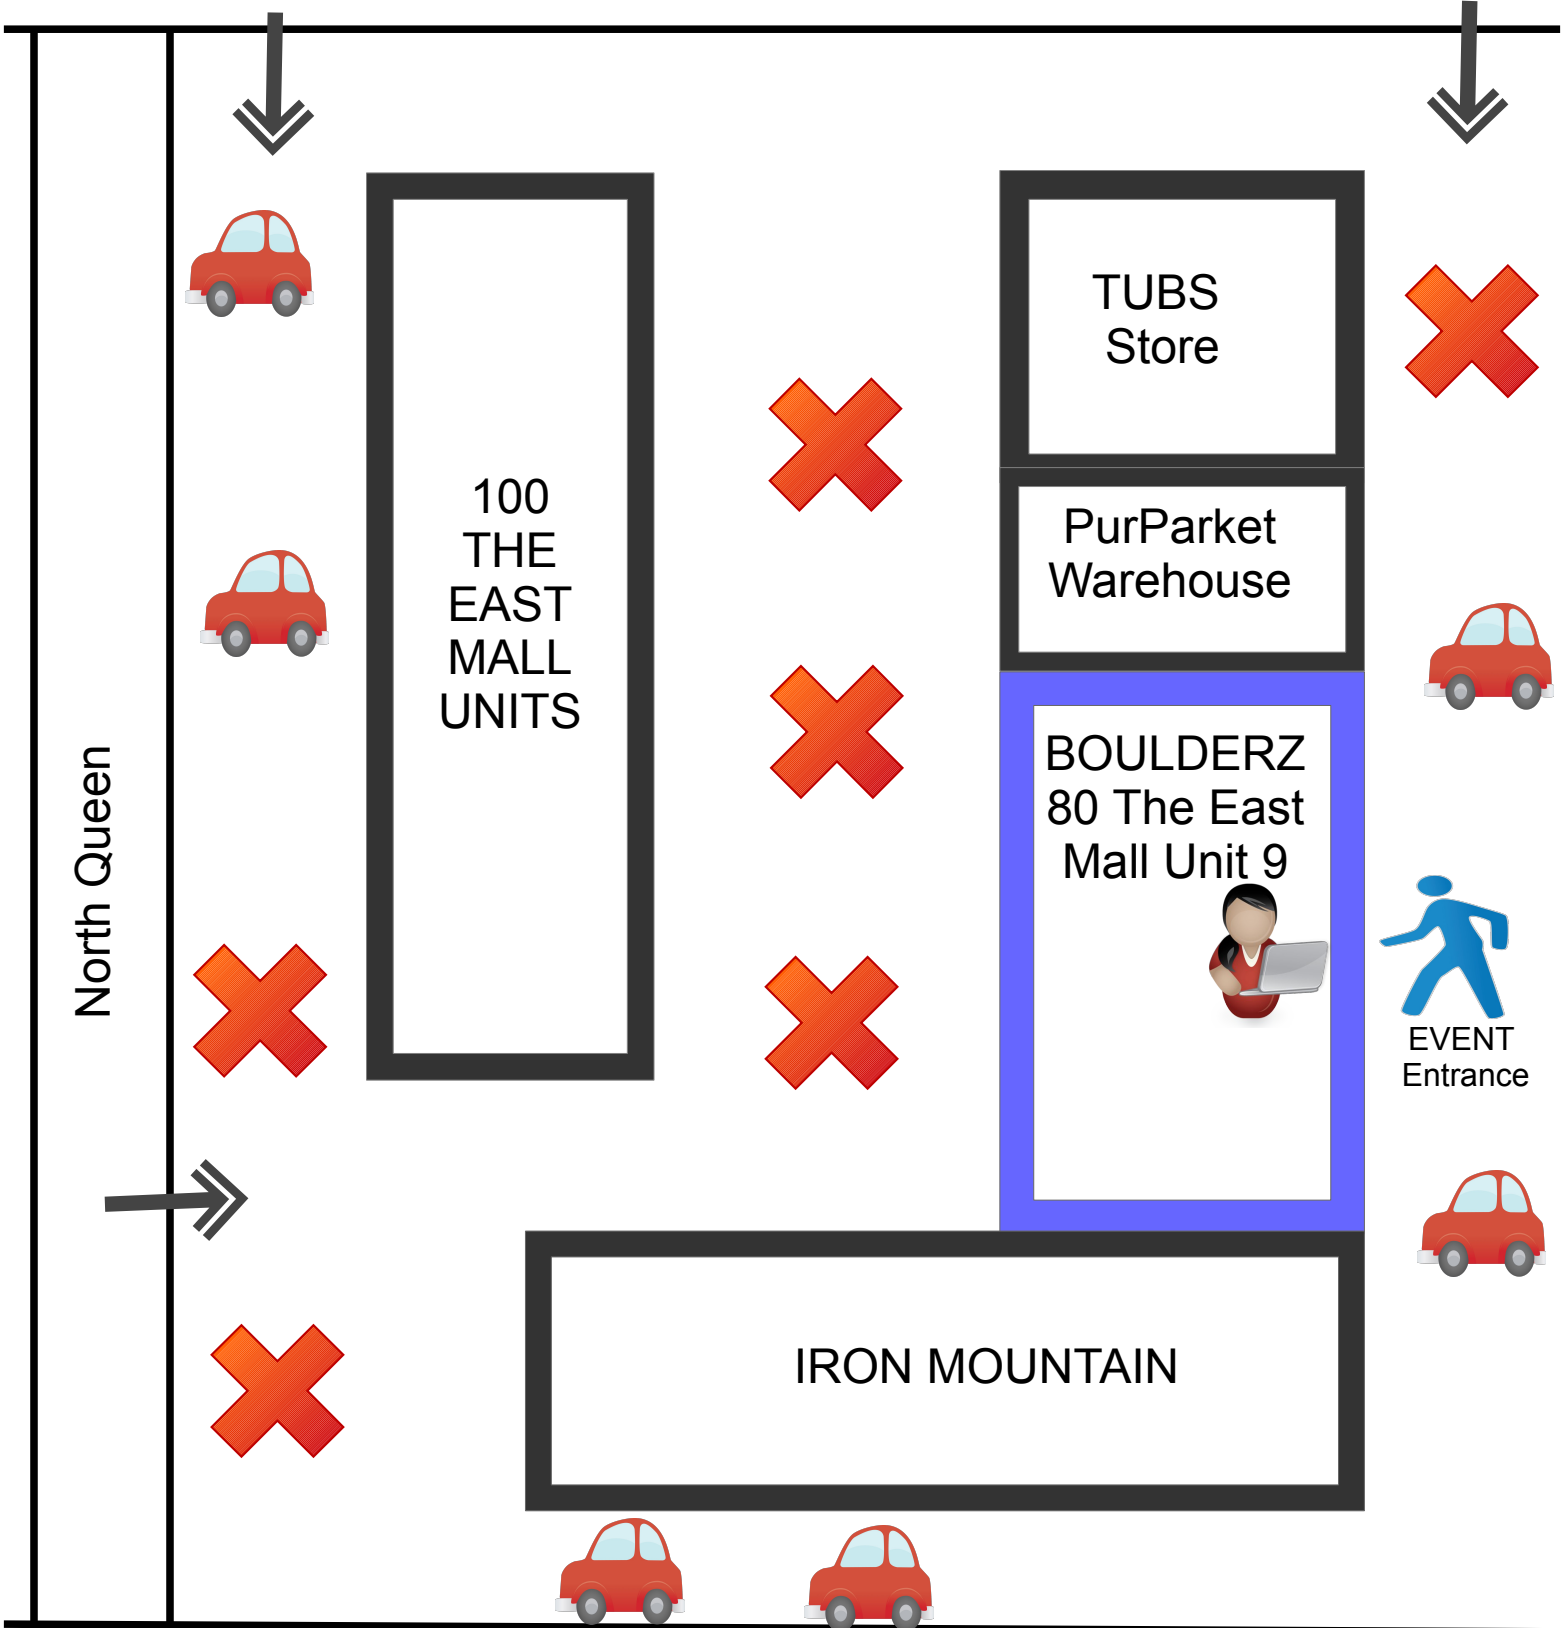

BOULDERZ COMPETITION ENTRY AND PARKING MAP

PARKING Legend

 Permitted

 NOT permitted

The East Mall

North Queen

100
THE
EAST
MALL
UNITS

TUBS
Store

PurParket
Warehouse

BOULDERZ
80 The East
Mall Unit 9

EVENT
Entrance

IRON MOUNTAIN

Highway 427